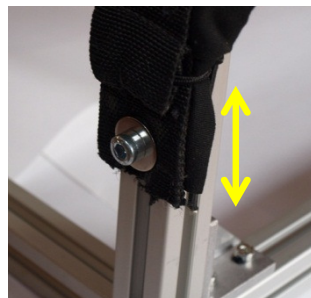

Laser Pro Hikingbench™

with toe-strap mounting developed for Paul Goodison

Right-angled bracket added to reinforce the up-right to prevent possible fatigue failure of lower rail

Allen bolt fixing to up-right allows additional adjustment of toe strap

Toe-strap tie helps hold the toe strap in place